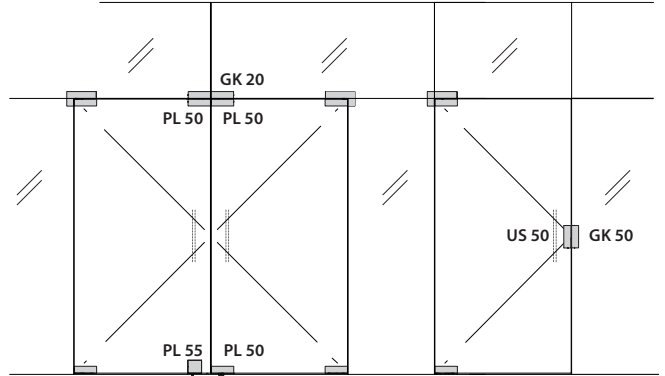

GEZE Glass Fittings

US 50, US 50 RD, PL 50,
PL 50 RD, PL 55, GK 20,
GK 50

177995-00

PL 50
PL 50 RD

US 50
US 50 RD
GK 50

GK 20

PL 55

1