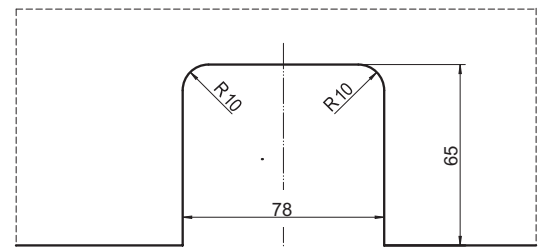

GEZE Glass Fittings

US 50, US 50 RD, PL 50,
PL 50 RD, PL 55, GK 20,
GK 50

177995-00

PL 50
PL 50 RD

US 50
US 50 RD
GK 50

GK 20

PL 55

1