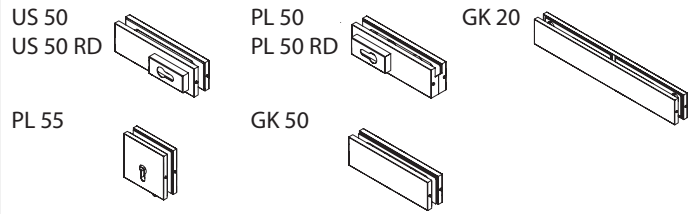

GEZE Glass Fittings

US 50, US 50 RD, PL 50,
PL 50 RD, PL 55, GK 20,
GK 50

177995-00

PL 50
PL 50 RD

US 50
US 50 RD
GK 50

GK 20

PL 55

1