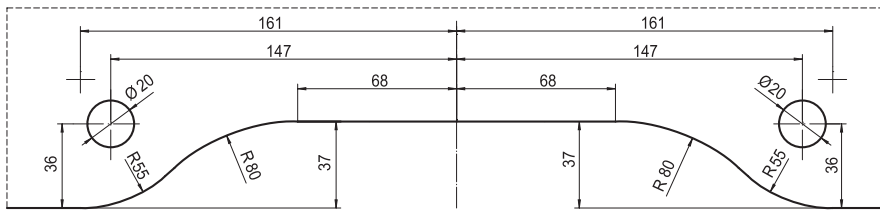

GEZE Glass Fittings

US 50, US 50 RD, PL 50,
PL 50 RD, PL 55, GK 20,
GK 50

177995-00

PL 50
PL 50 RD

US 50
US 50 RD
GK 50

GK 20

PL 55

1